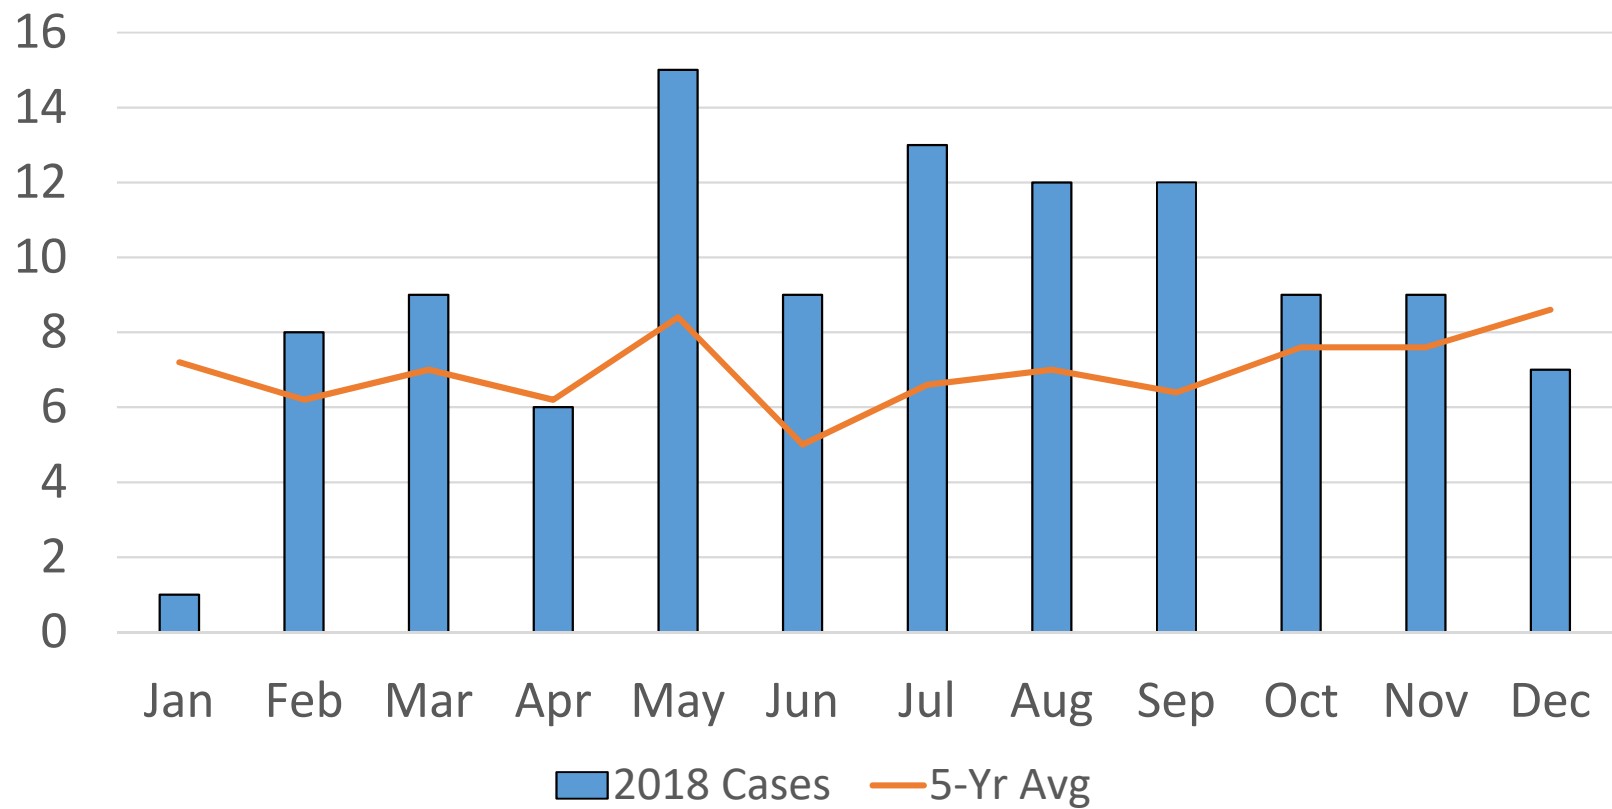

2018 Florida Animal Rabies Cases by Month January 1-December 31

n=110